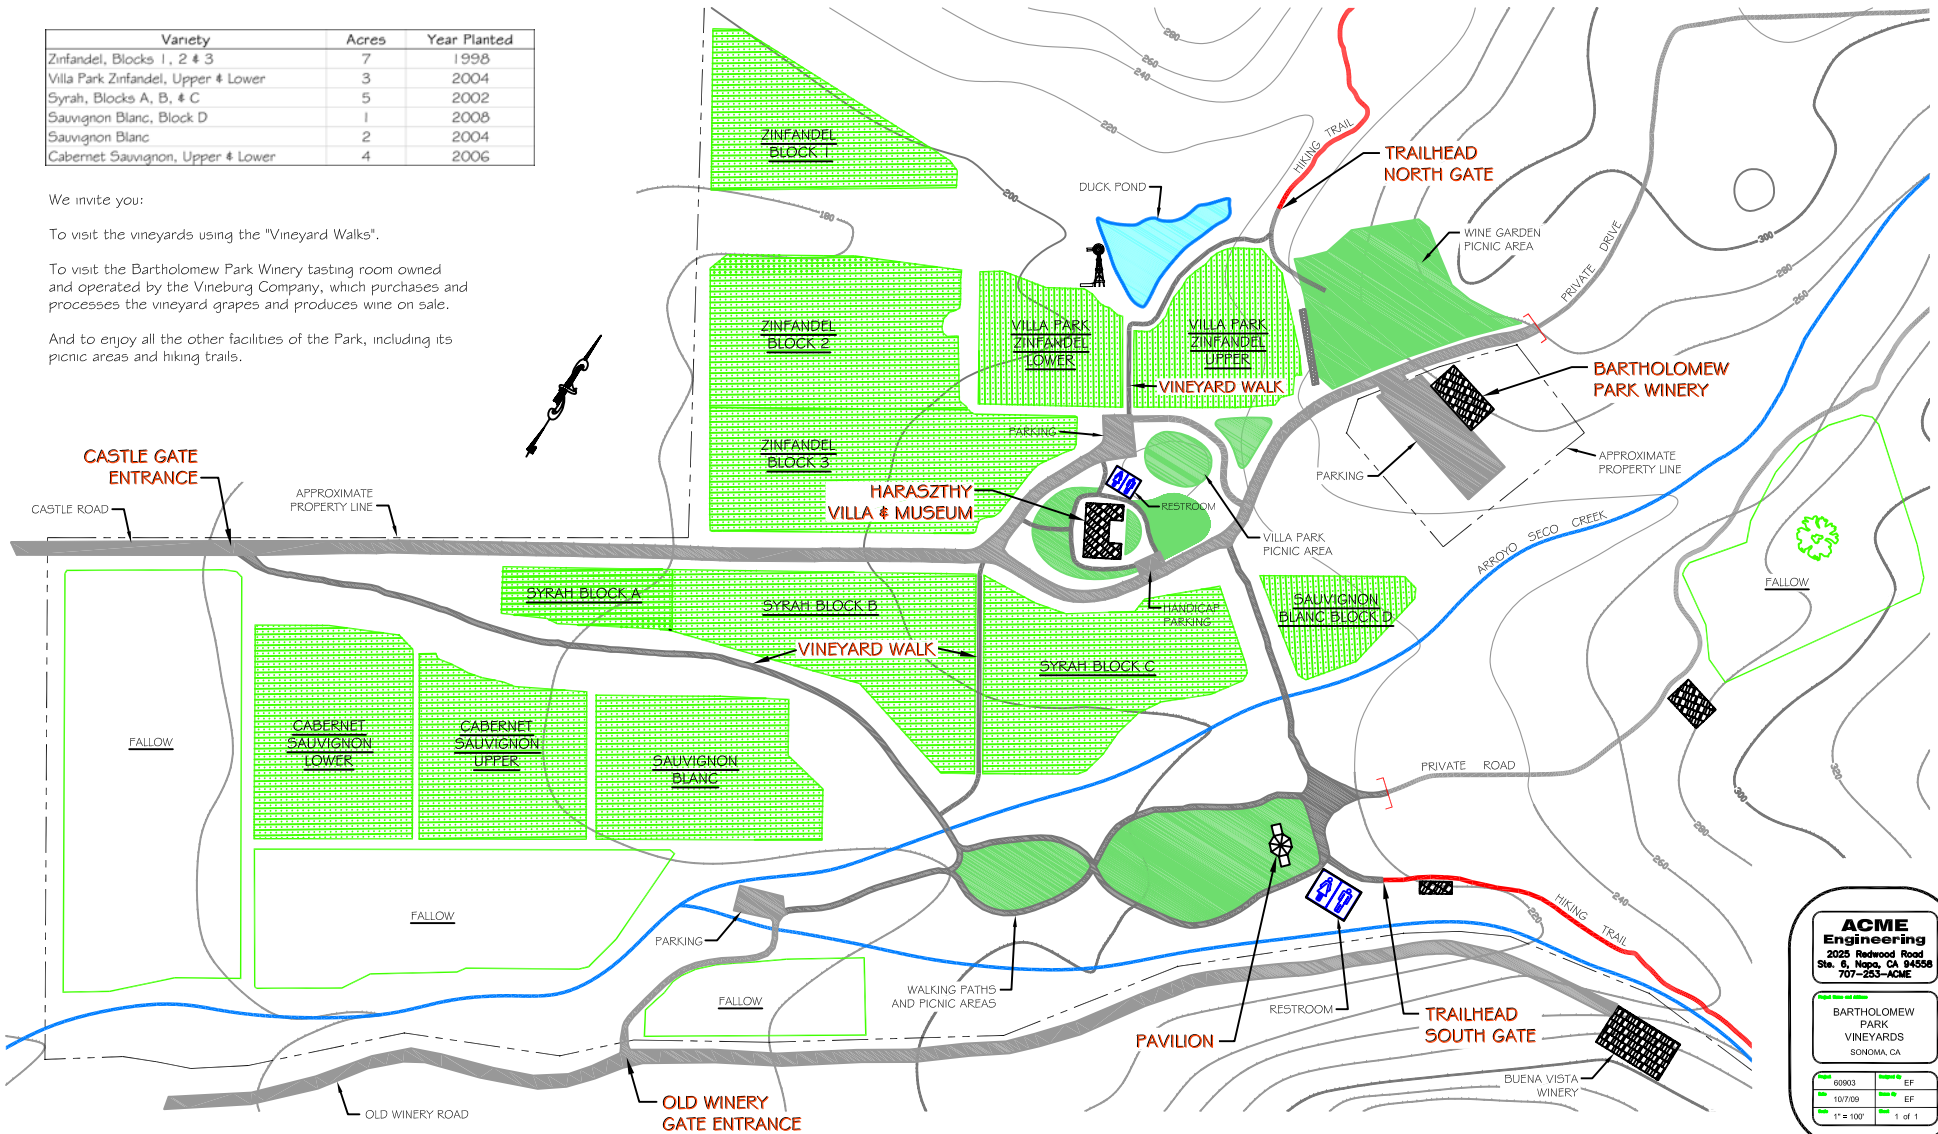

# Bartholomew Park Vineyards

Owned and Operated by the Bartholomew Foundation,  
a Non-Profit Corporation

Variety	Acres	Year Planted
Zinfandel, Blocks 1, 2 & 3	7	1998
Villa Park Zinfandel, Upper & Lower	3	2004
Syrah, Blocks A, B, & C	5	2002
Sauvignon Blanc, Block D	1	2008
Sauvignon Blanc	2	2004
Cabernet Sauvignon, Upper & Lower	4	2006

We invite you:

To visit the vineyards using the "Vineyard Walks".

To visit the Bartholomew Park Winery tasting room owned and operated by the Vineburg Company, which purchases and processes the vineyard grapes and produces wine on sale.

And to enjoy all the other facilities of the Park, including its picnic areas and hiking trails.

**ACME Engineering**  
2025 Redwood Road  
Ste. 6, Napa, CA 94558  
707-253-ACME

---

BARTHLOMEW  
PARK  
VINEYARDS  
SONOMA, CA

---

6/8/03 EF  
10/7/09 EF  
1" = 100' 1 of 1